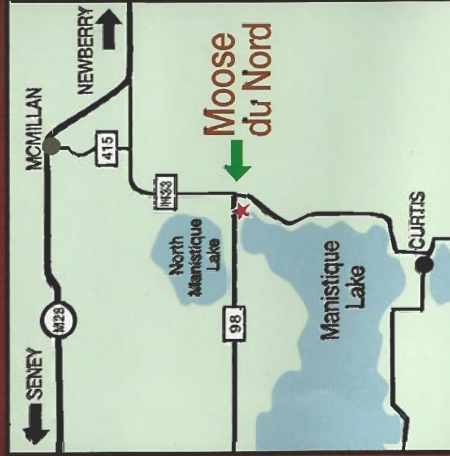

## BEVERAGES

Quench your thirst at the Moose!

Moose Flurry	Small	Medium	Large
	\$3.00	\$4.00	\$5.20
Current Flurry Flavors: M&M, Reeses, Oreo, Butter Finger, Heath Bar & seasonal flavors			
Malt	\$2.90	\$3.90	\$5.10
(Choc, Van, or strawberry)			
Shakes	\$2.80	\$3.80	\$5.00
Root Beer Float	\$2.80	\$3.80	\$5.00
Fountain drinks	\$ .99	\$1.69	\$2.29
Slush Puppies		\$1.29	

## EXTRAS

Sub for Hard Ice Cream

Small or Medium	\$ .80	Large	\$1.20
Whip Cream	\$ .25	Real Fruit	\$ .50

Seating Area with a

Fireplace & Big Screen TV

Baked Goods & Deli Items  
Gifts Featuring Local Artisans  
and Northern Michigan Gifts  
ATM, Convenience Store & WiFi

# MOOSE du NORD

Espresso Bar  
Ice Cream Shoppe  
Camping Supplies  
Bakery & Deli  
Gift Shop  
GAS

(Ethanol Free Premium & Diesel)

(906) 586-9900

23981 County Road 98, Helmer